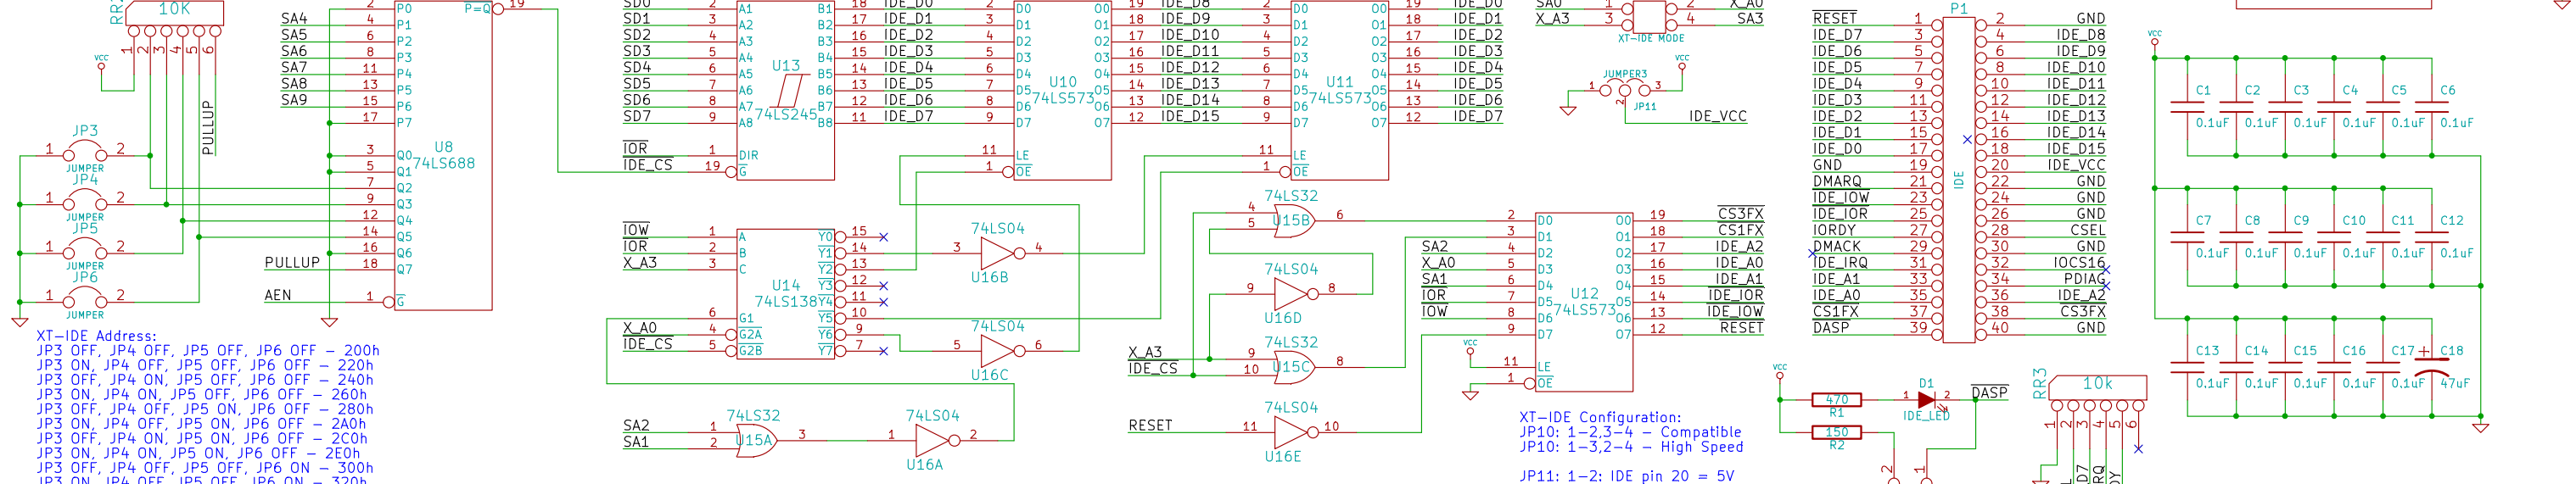

Serial Port Controller (UART)

XT-IDE

Floppy Disk Controller

BIOS Extension ROM