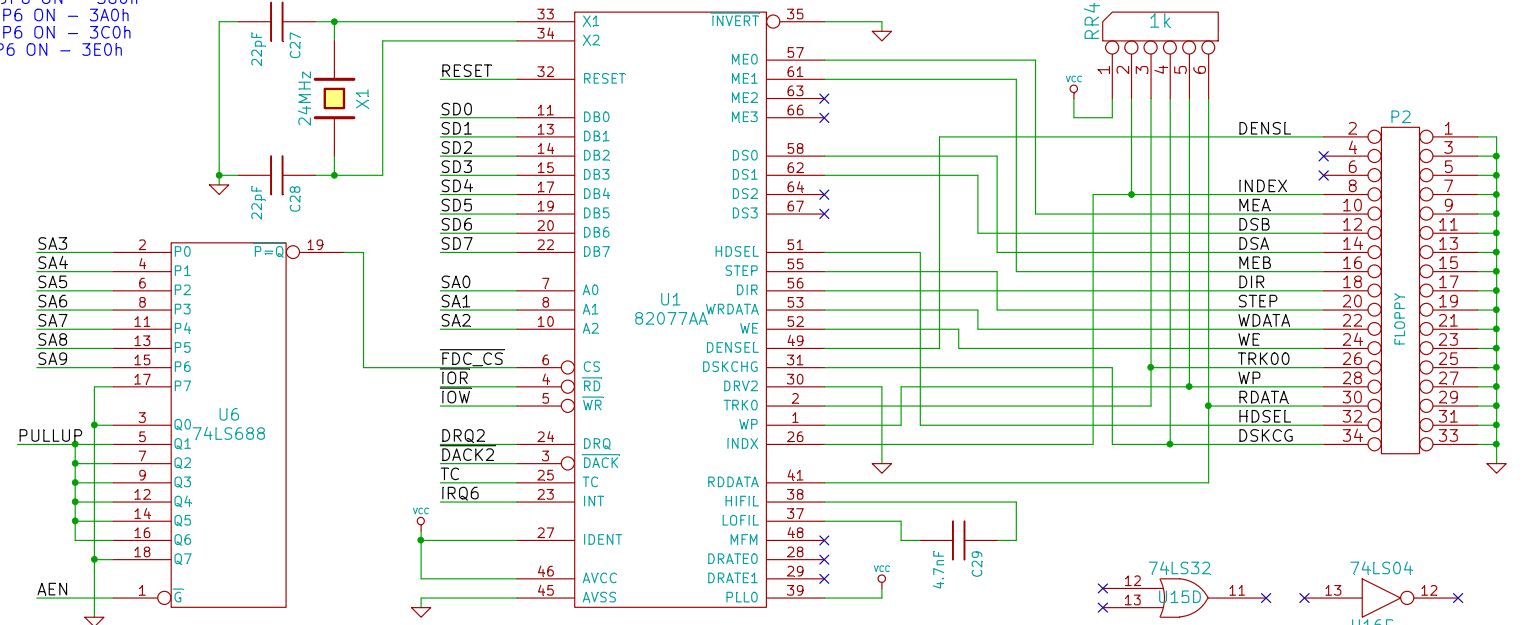

Serial Port Controller (UART)

XT-IDE

Floppy Disk Controller

BIOS Extension ROM