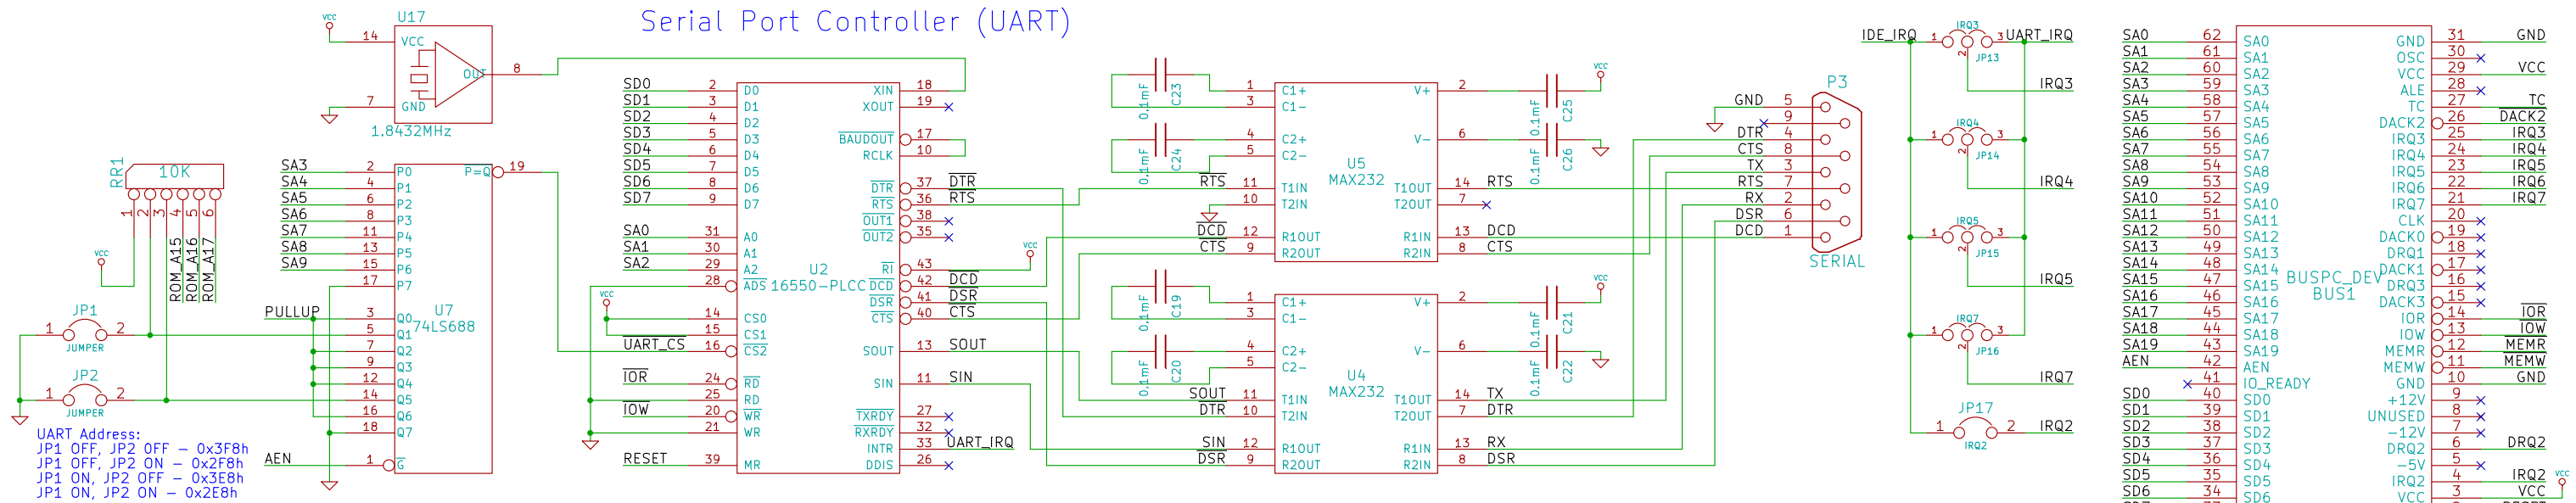

Serial Port Controller (UART)

XT-IDE

Floppy Disk Controller

BIOS Extension ROM